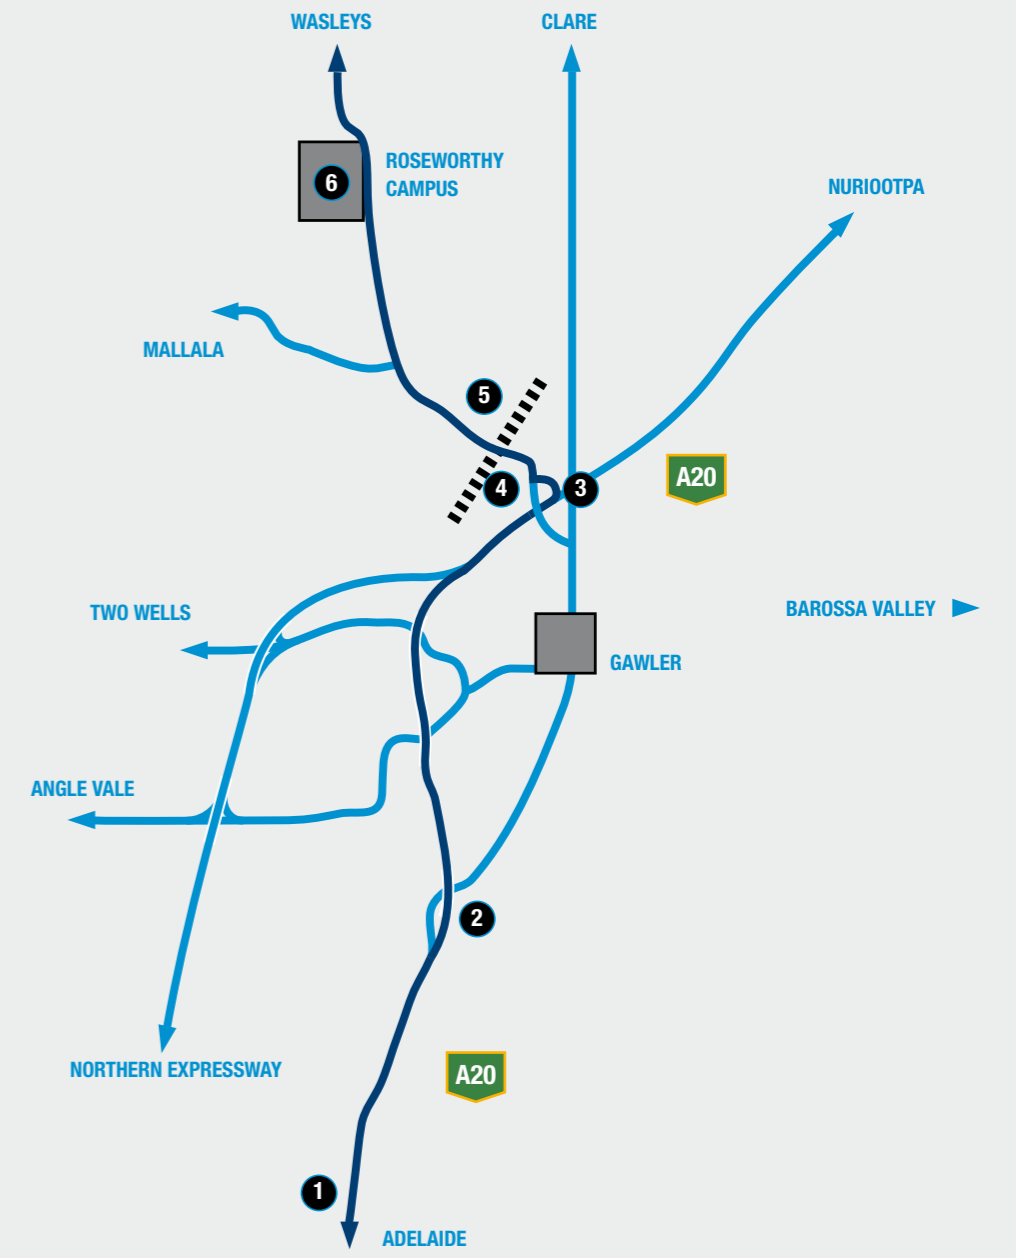

- First Aid
- Thistlethwayte Walk
- Spafford Walk
- Krause Walk
- Union Walk
- Toilets
- Access Carparks
- Access Toilets
- Dining Hall
- Information
- Telephone
- Major Carparks
- Carparks
- Building Main Entrance
- Pedestrian Path
- Spurling Circle
- Roseworthy College Residential
- Buildings

**Co-location Partners**

- 1** PROCEED ALONG MAIN NORTH ROAD [A20] TOWARDS GAWLER (ALTERNATE ROUTE VIA PORT WAKEFIELD ROAD [A1] AND THE NORTHERN EXPRESSWAY).
- 2** APPROACHING GAWLER, PROCEED STRAIGHT ON FOLLOWING THE SIGNS FOR NURIOOTPA AND CLARE VIA THE GAWLER BY-PASS.
- 3** TAKE THE LEFT LANE TURN-OFF MARKED BY THE BLUE AND WHITE SIGN FOR THE UNIVERSITY OF ADELAIDE ROSEWORTHY CAMPUS.
- 4** TURN RIGHT AT THE T-JUNCTION.
- 5** PROCEED ON TOWARDS WASLEYS, OVER THE RAILWAY LINE, KEEPING WITH THE SEALED BITUMEN ROAD.
- 6** THE MAIN ENTRANCE TO THE CAMPUS IS ON THE LEFT.